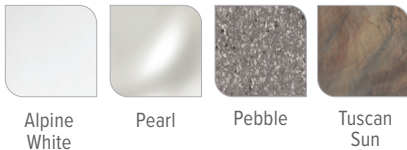

HOT SPOT® COLLECTION

PACE™

Pace spa shown with Alpine White shell, Havana cabinet and Havana Hot Spot Collection Step.

Shell Colors

Cabinet Colors

Cover Colors

Seating Capacity	5 people	Control System	115 V / 20 amp,** 60 Hz (Includes G.F.C.I. protected power cord) or 115 V / 30 amp*** or 220 V / 50 amp*** 60 Hz
Dimensions	6'10" x 6'10" x 33" / 2.08 m x 2.08 m x 0.84 m	Lighting – Interior	10 multi-color LED points of light
Water Capacity	300 gallons / 1,135 liters	Lighting – Exterior	4 multi-color LED points of light
Weight	775 lbs. / 350 kg dry; 4,150 lbs. / 1,880 kg filled*	Heater	No-Fault® 1,000 W / 115 V or 4,000 W / 230 V
Jets	24 total • 3 XL Directional Hydromassage jets • 2 Directional Hydromassage jets • 2 Rotary Hydromassage jets • 17 Directional Precision® jets	Energy Efficiency	FiberCor® Insulation; Certified to California Energy Commission (CEC) and APSP 14 energy efficiency standards for portable spas
SmartJet™ System	Included	Effective Filtration Area	30 sq. ft., top loading
Water Feature	Included	Vinyl Cover	3.5" to 2.5" tapered, 2 lb. density foam core
Jet Pump	Wavemaster® 6200; Two-speed, 1.5 HP Continuous Duty, 3.2 HP Breakdown Torque	Available Options	
Floor Drain	Included	Cover Lifter	CoverCradle®, CoverCradle II, Lift 'N Glide®, or UpRite®
Water Care System	FROG® In-Line Cartridge Ready	Steps	Hot Spot Collection Step (Almond, Havana, and Storm), Polymer Step (Ash)
		Entertainment	Wireless Sound System