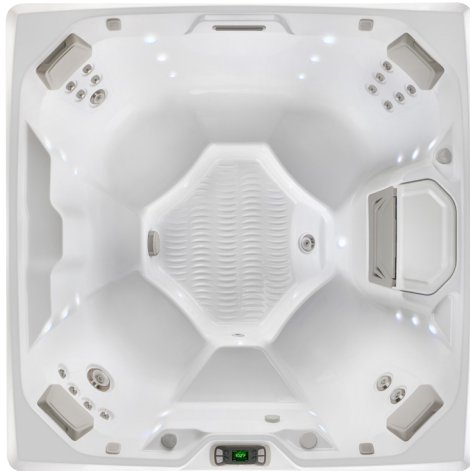

LIMELIGHT® COLLECTION

BEAM™

Beam spa shown with Alpine White shell and Sable cabinet.

Shell Colors

Cabinet Colors

Cover Colors

Seating Capacity	4 people	Lighting System	Raio® multi-color interior points of light Exterior multi-color lighting with timer
Dimensions	6'8" x 6'8" x 33" / 2.03 m x 2.03 m x 0.84 m	Heater	Titanium No-Fault® 1,000 W / 115 V or 4,000 W / 230 V
Water Capacity	295 gallons / 1,115 liters	Energy Efficiency	FiberCor® Insulation; Certified to California Energy Commission (CEC) and APSP 14 energy efficiency standards for portable spas
Weight	700 lbs. / 320 kg dry; 3,860 lbs. / 1,750 kg filled*	Filtration System	Dual action, 100 sq. ft., top loading
Jets	19 total • 1 XL Dual Rotary jet • 2 Standard Single Rotary jets • 2 Standard Directional jets • 14 Directional Precision® jets	Vinyl Cover	3.5" to 2.5" tapered, 2 lb. density foam core
Water Feature	VIDRO® backlit ribbon waterfall	Available Options	
Jet Pump	Wavemaster® 7000; One-speed, 1.65 HP Continuous Duty, 3.5 HP Breakdown Torque	Cover Lifter	CoverCradle®, CoverCradle II, Lift 'n Glide®, or UpRite®
Circulation Pump	SilentFlo 5000® for quiet, continuous filtration	Steps	Limelight Collection Step (Coastal Gray, Espresso, and Sable), Polymer Step (Ash)
Water Care System	FreshWater® Salt System Ready	Entertainment	Bluetooth® Wireless Sound System
Control System	IQ 2020® with LCD control panel 230 V / 50 amp, 60 Hz (Includes G.F.C.I. protected sub-panel)	Hot Tub Cooling System	CoolZone™

freshwater™
Salt System

Actual colors and products may vary from print representation. See dealer to verify.
* Includes water and 4 adults weighing 175 lbs. each. Export models available in 240 V, 50 Hz, 1,500 W heater.