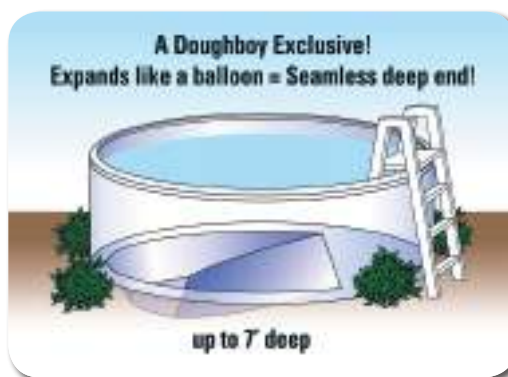

A Size For Any Backyard

An excellent assortment of pool sizes to perfectly match your backyard.

Round	Oval
12' • 16'	24' x 12' • 24' x 16'
18' • 21'	28' x 16' • 32' x 16'
24' • 28'	34' x 18' • 38" x 18'
32'	41' x 21'

IMPORTANT: The "No Diving" and other Warning signage provided must be installed on each pool as indicated in the instructions provided.

NOTE: In some photos of the pools in the brochure (or web site), the "No Diving" and other Warning signage may not be visible, such Warning Signage must be installed as indicated in the instructions provided.

Hollowell Industries, Inc. stands behind every product we produce pursuant to those representations which are stated in our written warranties. Your dealer/builder/installer/contractor is an independent business and not an agent/representative or employee of Hollowell Industries, Inc. We cannot and do not accept any responsibility for any representations, statements or contracts made by any dealer/builder/installer or contractor.

Visit our website at www.doughboypools.com

Doughboy Recreational • 315 N Sebastian • West Helena, AR 72390 • 866-DOUGHBOY