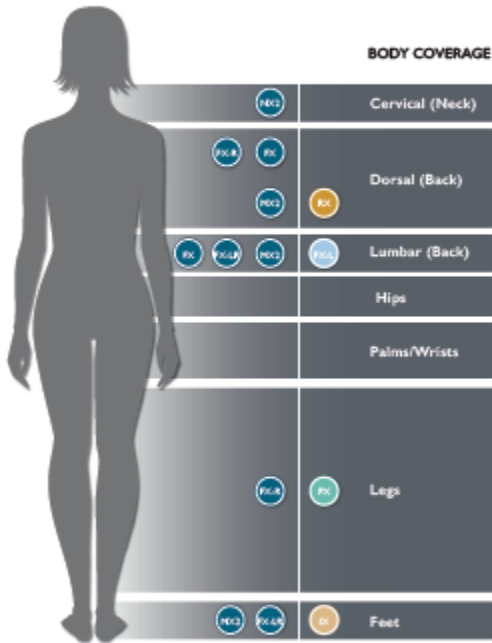

For Fun & Wellness, Call
**ULTRA
 MODERN
 POOL & PATIO**
 Since 1954

J-465™
 5 - 6 Adults

-
-
-
-
-
-
-
-
-

Dimensions 88 in x 88 in x 39 in - 43 in back
 224 cm x 224 cm x 109 cm - 109 cm back

Total Filled Weight 5,159 lbs. (2,340 kg.)

Average Spa Volume 410 US gallons (1,552 liters)

Filtration CLEARARRAY® plus 5 Stages of simultaneous filtration separate from jet pump

Options Integrated Bluewave® Spa Stereo
 ProLink™ Compatible
 SmartSeal® Insulation

Acrylic Options

Skirting Options