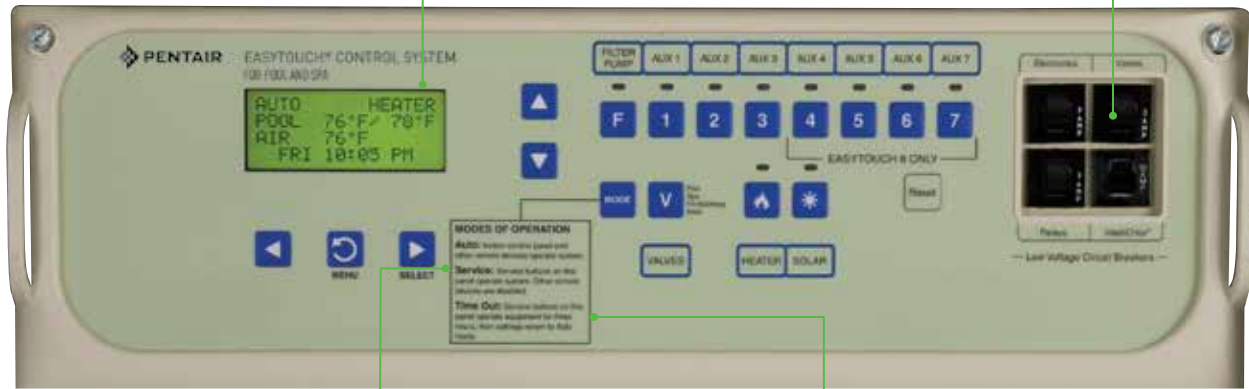

What's more, EasyTouch systems set the standard for operating simplicity with push-button operation and clear, intuitive instructions and displays.

Today, the EasyTouch system family offers even more features, options and technology while remaining affordable for any inground pool owner. They also remain the simplest to program and operate...push-button simple.

THE ULTIMATE CONVENIENCE IN POOLSIDE CONTROL, RIGHT AT YOUR FINGERTIPS.

Add an optional ScreenLogic® Interface Kit to your EasyTouch system, and you can control everything from pool and spa temperatures to jets, lighting, water features and more—right from your favorite Apple® or Android® device. The ScreenLogic interface gives you access to your pool's and/or spa's operation from practically anywhere, anytime using your PC, Mac® computer, iPad®, iPhone®, iPod touch® mobile digital device or Android device. Whether you're across the deck or around the globe, pool control has never been this easy.

The EasyTouch system control panel makes programming easy, while the LCD informs and instructs you every step of the way.

The EasyTouch system integrates resettable circuit breakers into the Load Center—everything is readily accessible by you or your service professional from outside your home.