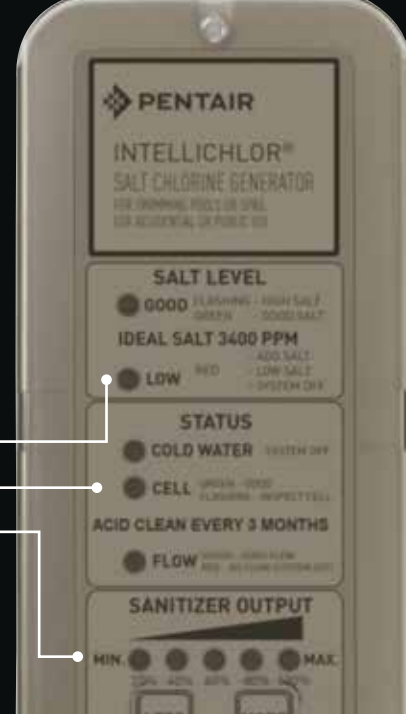

RELIABILITY IS BUILT IN

The IntelliChlor IC15 generator is engineered to stand up to the toughest pool conditions and provide years of dependable performance.

- Titanium electrode cell blades are coated with ruthenium oxide.
- Control electronics are isolated in the cell, away from high-heat components, for longer power life.
- Totally waterproofed electronics for maximum reliability.
- Rugged, dependable power supply/transformer is UL Listed and can be mounted vertically on the wall up to 15 feet away from the cell.
- Union inlet and outlet connections make cell replacement fast and easy.

INTELLICHLOR® SALT CHLORINE GENERATOR

Take the guesswork out of sanitization with easy-to-read displays and user-friendly controls

Two LED salt level Indicators

Two-color status displays

Five sanitizer output levels with two-button control