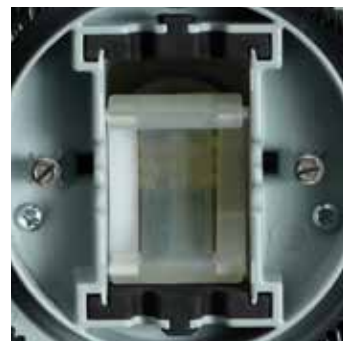

Vacuum chamber features single moving part, a design built for years of dependable service.

AVAILABLE FROM:

1620 HAWKINS AVE, SANFORD, NC 27330 800.831.7133 WWW.PENTAIRPOOL.COM

All Pentair trademarks and logos are owned by Pentair or one of its global affiliates. Kreepy Krauly® and 'Lil Shark™ are registered trademarks and/or trademarks of Pentair Water Pool and Spa, Inc. and/or its affiliated companies in the United States and/or other countries. Because we are continuously improving our products and services, Pentair reserves the right to change specifications without prior notice. Pentair is an equal opportunity employer.

[pumps](#) • [filters](#) • [heaters](#) • [heat pumps](#) • [automation](#) • [lighting](#) • [cleaners](#) • [sanitizers](#) • [water features](#) • [maintenance products](#)

2/16 Part # P1-757 ©2016 Pentair Water Pool and Spa, Inc. All rights reserved.