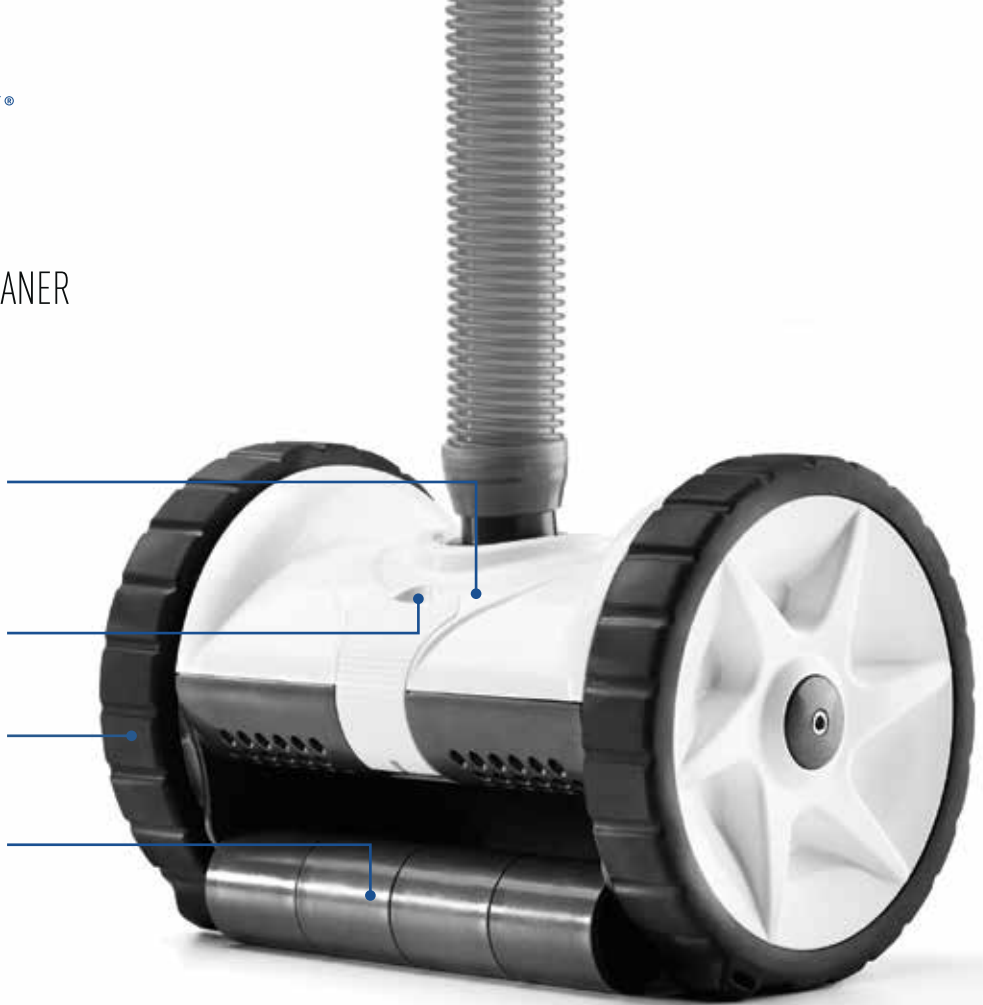

WARRIOR™

NEW KREEPY KRAULY® WARRIOR™

SUCTION-SIDE INGROUND POOL CLEANER

CONQUER DIRT AND DEBRIS WITH THE NEW WARRIOR

You won't find a suction-side cleaner that works harder than the NEW Warrior cleaner. Put Warrior in your inground pool and you'll win the battle against leaves, sand and other hard-to-clean debris.

Its two-wheeled design and programmed steering maneuvers Warrior decisively around your pool, conquering 90 degree floor-to-wall angles, deep to shallow bottoms and hard to reach corners. It's ready to deploy quickly – just set it and forget it. While it is powerful and durable, Warrior's sleek, modern design looks right at home in any pool environment.

NEW KREEPY KRAULY® WARRIOR™

SUCTION-SIDE INGROUND POOL CLEANER

Sure-Flow turbine design allows dirt and debris to easily pass through, avoiding the clogging common with other two-wheel cleaners

Servicing is quick and easy with Warrior's Quick-Release Latch

Two-wheel design for fast, agile cleaning, even in tight spaces

Roller Skirt maneuvers up and over obstacles for uninterrupted cleaning

COMPLETE, UNINTERRUPTED CLEANING PERFORMANCE

The Warrior cleaner unites outstanding performance with a sleek, compact design. And it doesn't quit cleaning when it encounters obstacles or heavy debris.