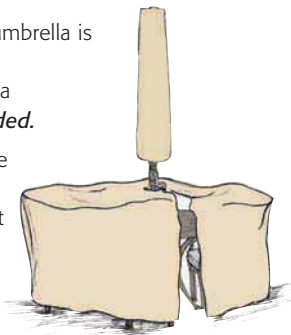

**Key:** W - Width / D - Depth / H - Height / Dia. - Diameter

All protective furniture covers come with a **ONE YEAR LIMITED WARRANTY.**

**CONTACT DEALER FOR MORE INFORMATION**

### Hole vs No Hole

Use covers with **"Hole"** when umbrella is used with a table. If table does not accommodate an umbrella a **"No Hole" style is recommended.**

The velcro closure allows for the protective cover to be easily placed on and taken off without removing umbrella from table.