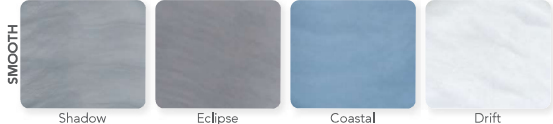

Shell: Coastal

Shell: White | Cabinet: Mahogany

PERMASHELL™ COLORS

LEGACY SERIES

NATURAL SERIES

PERMAWOOD™ CABINET COLORS

Color samples are for reference only. Actual product color may vary slightly. Nordic Products Inc. reserves the right to change any specifications without notice.