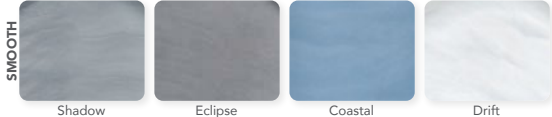

Shell: White

Shell: Eclipse | Cabinet: Black

## PERMASHELL™ COLORS

LEGACY SERIES

Greystone

White

NATURAL SERIES

Shadow

Eclipse

Coastal