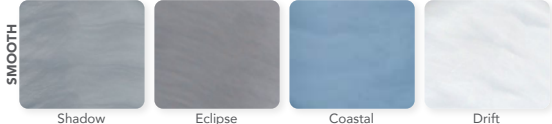

Shell: White

Shell: White | Cabinet: Charcoal

PERMASHELL™ COLORS

LEGACY SERIES

Greystone

White

NATURAL SERIES

Shadow

Eclipse

Coastal

Drift

PERMAWOOD™ CABINET COLORS

Black

Charcoal

Mahogany

Natural Cedar (upgrade)