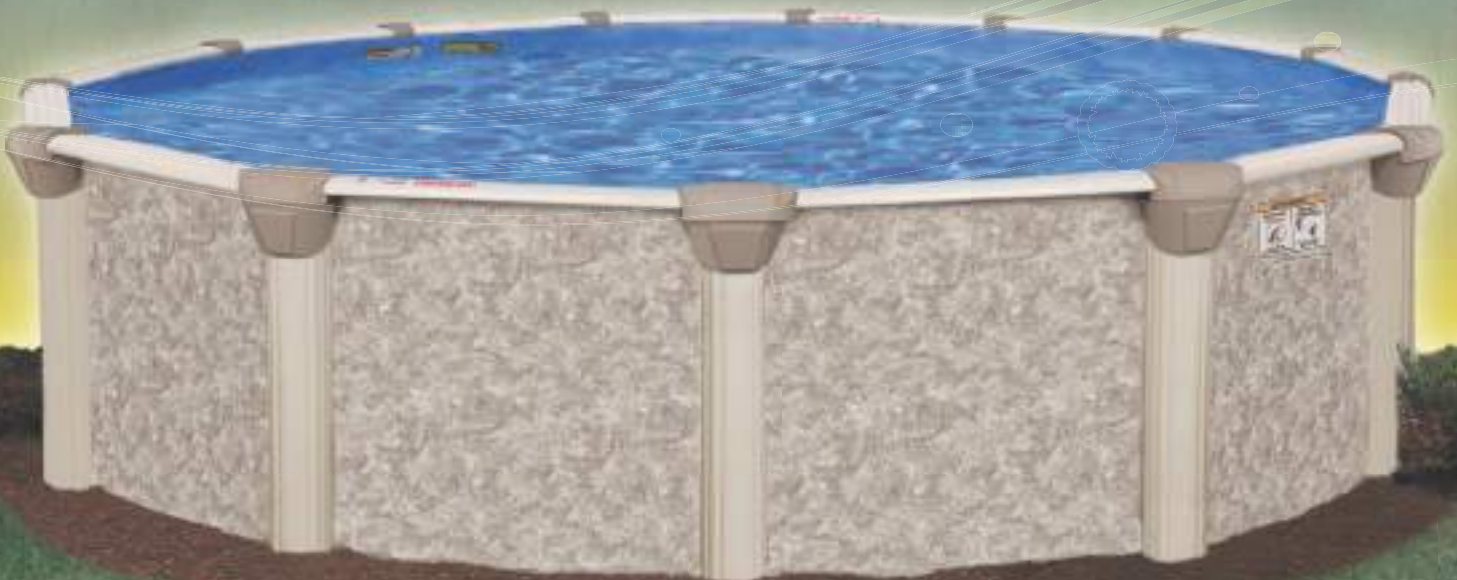

doughboy®

A DIVISION OF H.I.I.

NEW POOL

Normandy

This beautifully designed earthtone frame with a stone pattern will add elegance to any backyard.

NORMANDY

Beautiful and Elegant

- **Beautifully crafted resin top rails.**
The 8" curved, extruded top-rail system with injection-molded top connectors gives a smooth finish to this captivatingly-beautiful pool.
- **Elegantly designed resin vertical supports.**
Large and beautiful 7" extruded resin vertical supports eliminate top rail rocking and assure maximum strength.
- **Available in 52" sidewalls.**
- **Limited lifetime warranty on all components.**

- **Com-Pac™ II Oval Support System.**
Superior engineering to maximize your pool. No other manufacturer can provide you with the space-saving features of the Com-Pac™ II.
- **Zinc Clad™ 11000 with hot-dipped galvanizing.** Plus numerous protective coatings for protection and corrosion resistance.

- **Optional vertical boot** packs available.
See price book for details.

Liner Exclusives

The only above-ground pool manufacturer that produces virgin-vinyl liner material made to original Doughboy specifications. Liners are available in a variety of patterns.

- **Exclusive "True" Expandable Liners** increase pool depth up to 7 feet with an optional Special-Purpose Deep Swimming Area for underwater swimming only.
- **Exclusive Therma-Seal™ Technology.**
This proprietary fusion method provides superior sealing for maximum durability and quality. Unmatched in the industry. We are so confident with this process that we cover the seams of our liners 100% for a lifetime.