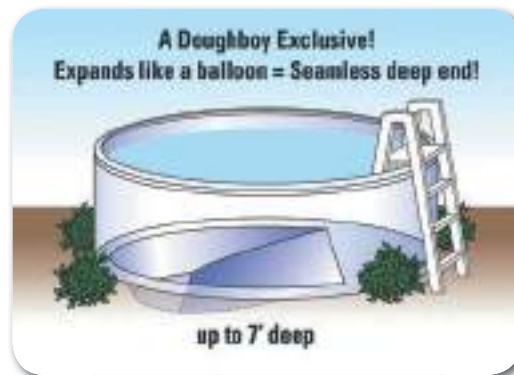

A Size For Any Backyard

An excellent assortment of pool sizes to perfectly match your backyard.

Round	Oval
12' • 16'	18' x 12' • 20' x 12'
18' • 21'	24' x 12' • 28' x 12'
24' • 28'	32' x 12' • 24' x 16'
32'	28' x 16' • 32' x 16'
	34' x 18' • 38' x 18'
	41' x 21'

By special order: 40' x 16' and 44' x 12'

IMPORTANT: The "No Diving" and other Warning signage provided must be installed on each pool as indicated in the instructions provided.

NOTE: In some photos of the pools in the brochure (or web site), the "No Diving" and other Warning signage may not be visible, such Warning Signage must be installed as indicated in the instructions provided.

Hollowell Industries, Inc. stands behind every product we produce pursuant to those representations which are stated in our written warranties. Your dealer/builder/installer/contractor is an independent business and not an agent/representative or employee of Hollowell Industries, Inc. We cannot and do not accept any responsibility for any representations, statements or contracts made by any dealer/builder/installer or contractor.

Visit our website at www.doughboypools.com

Doughboy Recreational • 315 N Sebastian • West Helena, AR 72390 • 866-DOUGHBOY