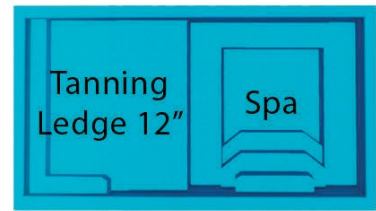

SPAS & SUNDECKS

FEATURES INCLUDE:

- Spa surround seating
- Generous entry steps in a textured finish
- Customize with jets/bubblers

Horseshoe Spa

Length	Width	Deep
9'6"	9'3"	3'3"

Oval Spa

Length	Width	Deep
8'2"	8'7"	3'2"

Resort Spa

Length	Width	Deep
15'8"	8'10"	3'2"

Cube Spa

Length	Width	Deep
9'	9'	3'

Capri Spa

Length	Width	Deep
14'	6'	3'

Cube Sundeck

(With or Without
 Spill Over)

Length	Width	Deep
9'	9'	10"

Horseshoe Sundeck

Length	Width	Deep
9'6"	9'3"	10"

Pixie Sundeck

Length	Width	Deep
16'6"	10'	10"