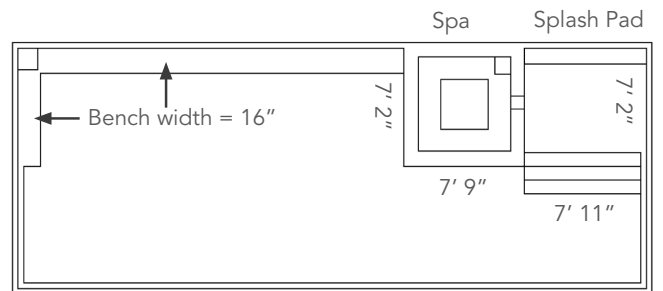

- + Large built-in fun pad provides the perfect playground for adults and children alike
- + Secondary bench area located at the deep end of the pool
- + Convenient entry and exit steps
- + Splash pad depth (top to bottom) is approximately 18"
- + Full-length swimming channel for fun or exercise
- + Ability to install custom spa jets for therapeutic comfort or relaxation
- + Extended bench allows for multi-swimmer seating or recreational enjoyment

Length	Width	Shallow	Deep
40'	15' 5"	4'	6' 6"
35'	15' 5"	4'	6' 2"
30'	15' 5"	4'	5' 10"