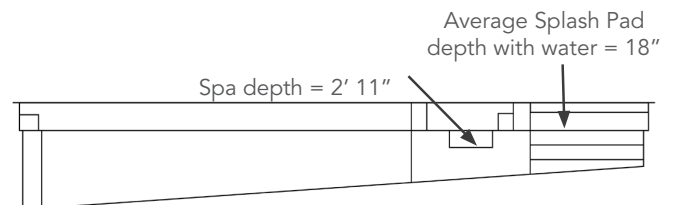

- + Large built-in fun pad provides the perfect playground for adults and children alike
- + Secondary bench area located at the deep end of the pool
- + Convenient entry and exit steps
- + Splash pad depth (top to bottom) is approximately 18"
- + Full-length swimming channel for fun or exercise
- + Ability to install custom spa jets for therapeutic comfort or relaxation
- + Extended bench allows for multi-swimmer seating or recreational enjoyment

Length	Width	Shallow	Deep
40'	15' 5"	4'	6' 6"
35'	15' 5"	4'	6' 2"
30'	15' 5"	4'	5' 10"