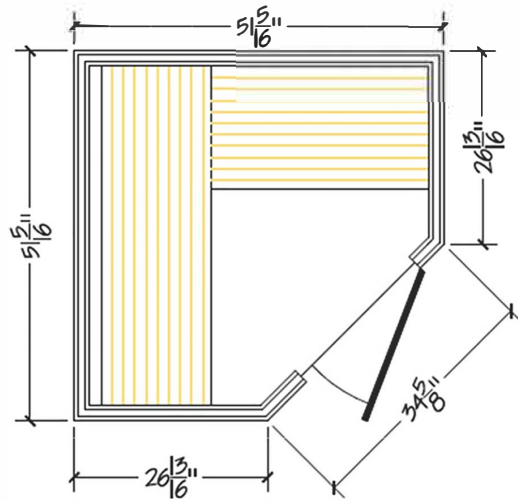

For Fun & Wellness, Call
ULTRA MODERN
 POOL & PATIO
 Since 1954

- 3-person capacity
- 15 amp simple plug-in model
- 52" d x 52" w x 75" h (approx.)
- Canadian Hemlock interior & exterior
- Interior SaunaLogic™ Touch Pad control
- Bluetooth™ Audio System
- 5-year emitter warranty
- 1-year wood & control warranty

Plugs into a standard 15 amp outlet!

3" clearance on sides of unit and 8" overhead clearance required for installation

* Rooms cannot be altered

* Pre-delivery site inspection recommended to insure room will fit